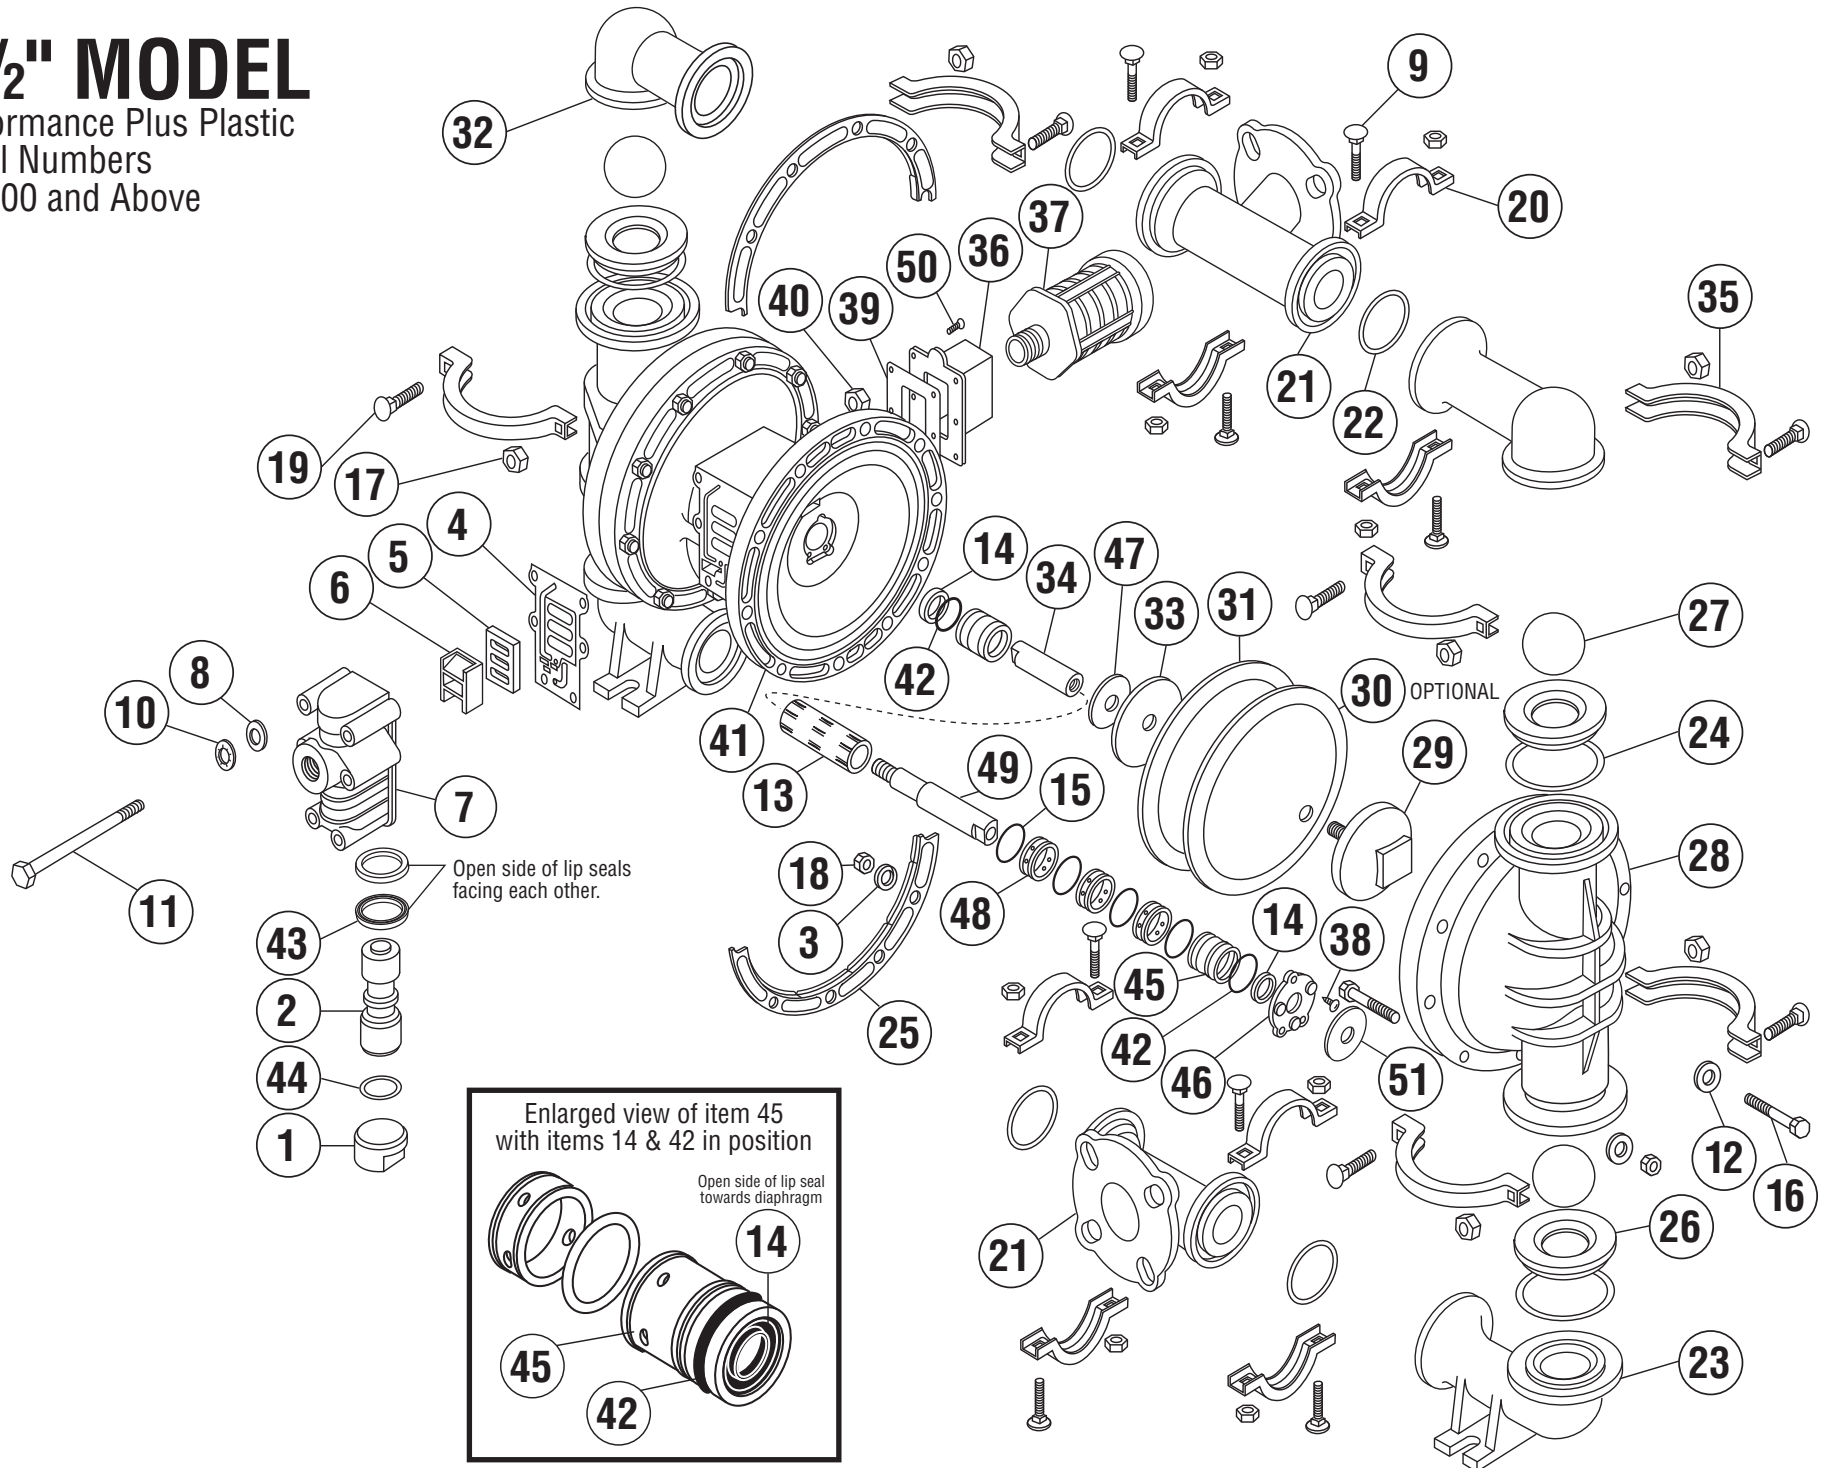

1 1/2" MODEL

Performance Plus Plastic
Serial Numbers
143700 and Above

1-1/2" PERFORMANCE PLUS PLASTIC MODELS

JANUARY 2008

ITEM	DESCRIPTION	QTY PER PUMP	PUMP MODELS	PART NUMBER	MATERIAL
1	AIR VALVE END PLUG	1	ALL MODELS	11703-60	POLYPRO
2	AIR VALVE SPOOL	1	ALL MODELS	10481-31	ACETAL
3	COMPRESSION WASHER	20	ALL MODELS	12319-26	SS
4	AIR VALVE GASKET	1	ALL MODELS	12121-19	NITRILE
5	SHUTTLE PLATE	1	ALL MODELS	10450-77	CERAMIC
6	SHUTTLE	1	ALL MODELS	10430-00	SPECIAL
7	AIR VALVE BODY	1	ALL MODELS	11617-60	POLYPRO
8	FLAT WASHER	6	ALL MODELS	12300-26	SS
9	CARR. BOLT (5/16" X 1-1/2")	8	ALL MODELS	12509-26	SS
10	LOCK WASHER (1/4")	6	ALL MODELS	12350-26	SS
11	CAP SCREW (1/4" X 6")	6	ALL MODELS	12515-26	SS
12	FLAT WASHER	20	ALL MODELS	12306-26	SS
13	PILOT SLEEVE	1	ALL MODELS	10106-31	ACETAL
14	LIP SEAL (Diaphragm Rod)	2	ALL MODELS	12002-76	NITRILE
15	O-RING (End Spacer)	4	ALL MODELS	11919-16	URETHANE
16	CAP SCREW (1/2" X 3 1/4")	20	ALL MODELS	12555-26	SS
17	HEX NUT (5/16" - 18)	16	ALL MODELS	12601-26	SS
18	HEX NUT (1/2" - 13)	20	ALL MODELS	12604-26	SS
19	CARR. BOLT (5/16 X 2")	8	ALL MODELS	12529-26	SS
20	CLAMP (Manifold) (Complete With Fasteners)	4	ALL MODELS	12901-26	SS
21	MANIFOLD	2	PB, PE, PT KE, KT	10581-40 10581-56	POLYPRO PVDF
22	O-RING (Manifold)	4	PB PT, KT KE, PE	11922-11 11922-17 11922-15	NITRILE PTFE EPDM
23	SUCTION ELBOW	2	PB, PE, PT KE, KT	10803-40 10803-56	POLYPRO PVDF
24	O-RING (Valve Seat)	4	PB PT, KT PE, KE	11926-11 11926-17 11926-15	NITRILE PTFE EPDM
25	POWER RING (Set)	2	ALL MODELS	12812-26SET	SS
26	VALVE SEAT	4	PB, PE, PT KE, KT OPT ALL MODELS	10918-40 10918-56 10918-26	POLYPRO PVDF SS
27	BALL	4	PB PT, KT PE, KE	11004-11 11004-45 11004-23	GEOLAST PTFE SANTO
	BALL, HEAVY WEIGHT	OPT	HIGH VISCOSITY	11004-22	NITRILE
		OPT	ALL MODELS	11004-26	SS
28	OUTER CHAMBER	2	PB, PE, PT KE, KT	10724-40 10724-56	POLYPRO PVDF
29	OUTER DIAPHRAGM PLATE	2	PB, PE, PT KE, KT	11203-40 11203-56	POLYPRO PVDF